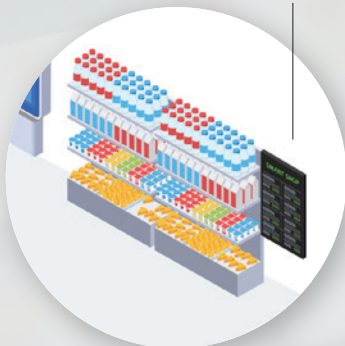

Digital Menu Board