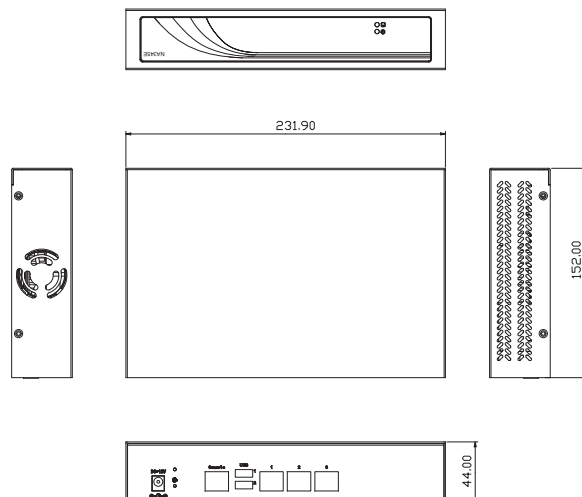

Dimensions

SOHO Network Appliances
1
2